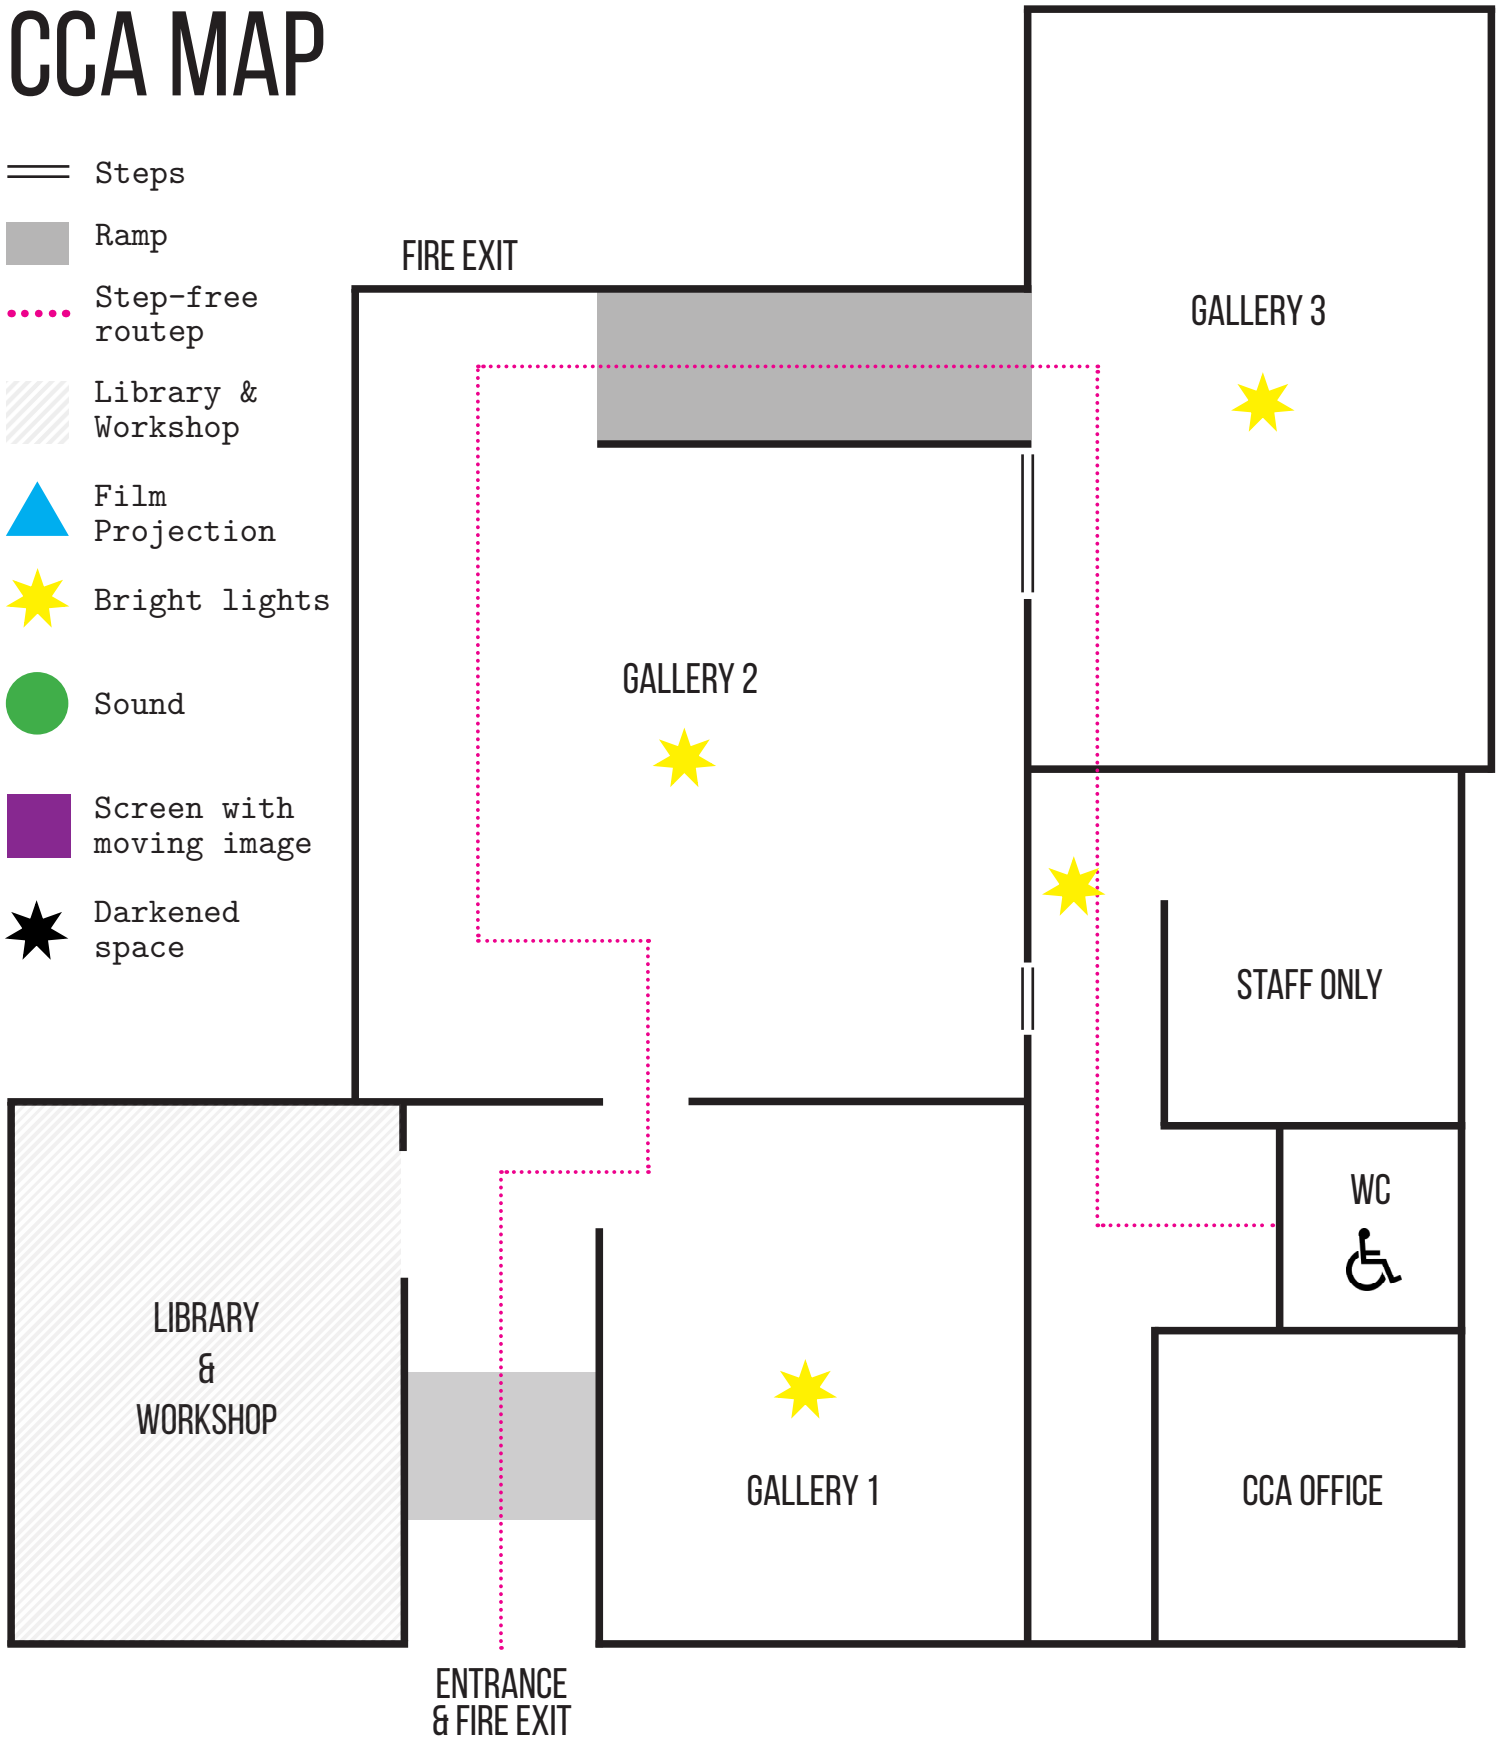

CCA MAP

-  Steps
-  Ramp
-  Step-free route
-  Library & Workshop
-  Film Projection
-  Bright lights
-  Sound
-  Screen with moving image
-  Darkened space

CENTRE FOR CONTEMPORARY ART DERRY~LONDONDERRY
 10-12 ARTILLERY STREET
 DERRY~LONDONDERRY
 NORTHERN IRELAND
 +44 (0) 28 71 37 35 38
 INFO@CCA-DERRY-LONDONDERRY.ORG
 WWW.CCA-DERRY-LONDONDERRY.ORG

-  Hearing support available*
 -  Assistance dogs welcome
 -  Level access
 -  Quiet Space available*
 -  Baby feeding Space available*
- * ask at CCA Office