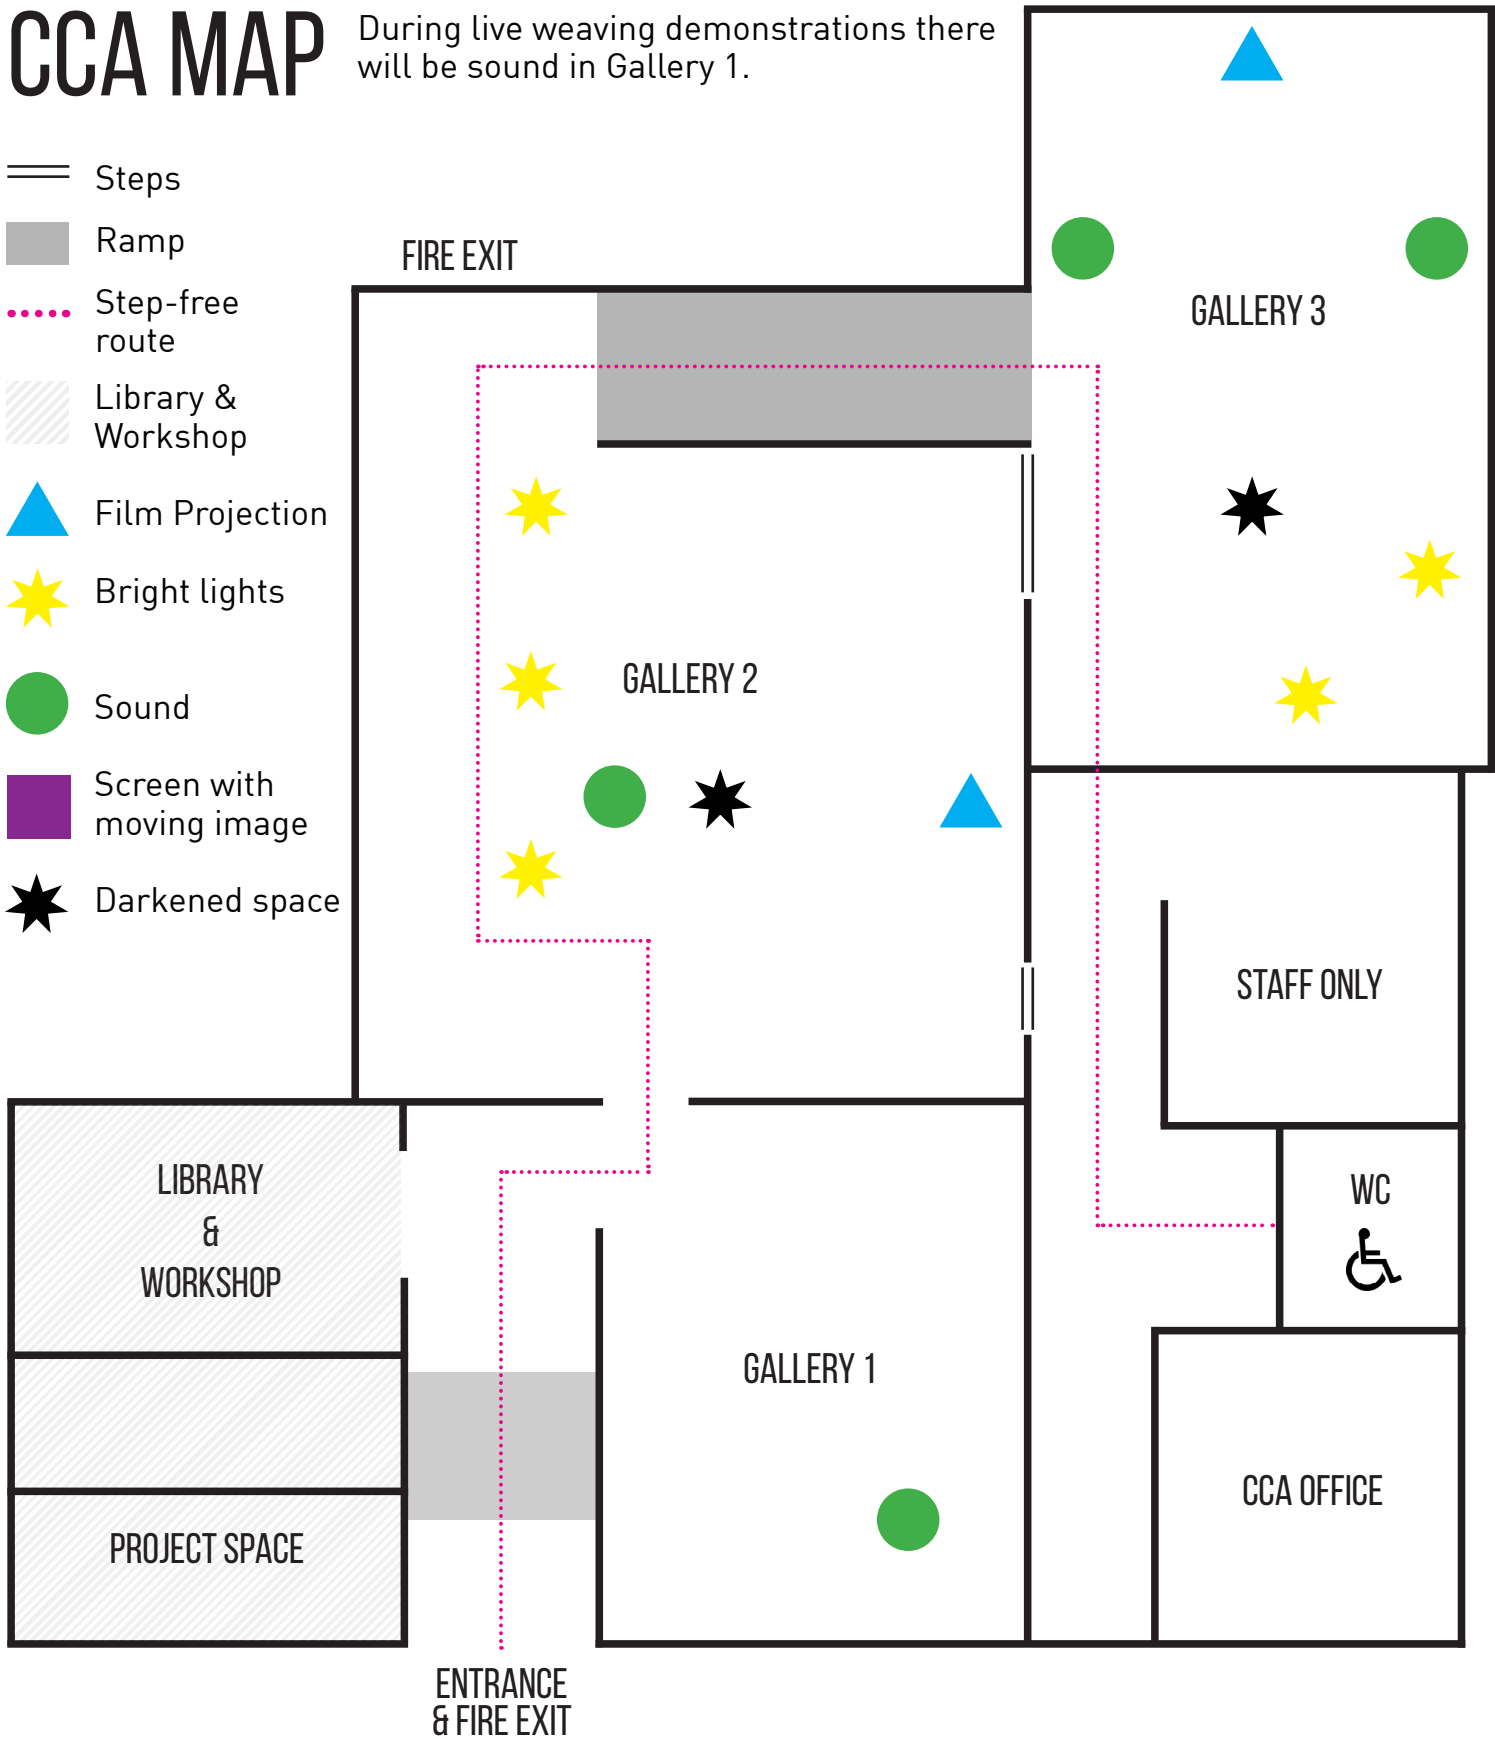

CCA MAP

During live weaving demonstrations there will be sound in Gallery 1.

-  Steps
-  Ramp
-  Step-free route
-  Library & Workshop
-  Film Projection
-  Bright lights
-  Sound
-  Screen with moving image
-  Darkened space