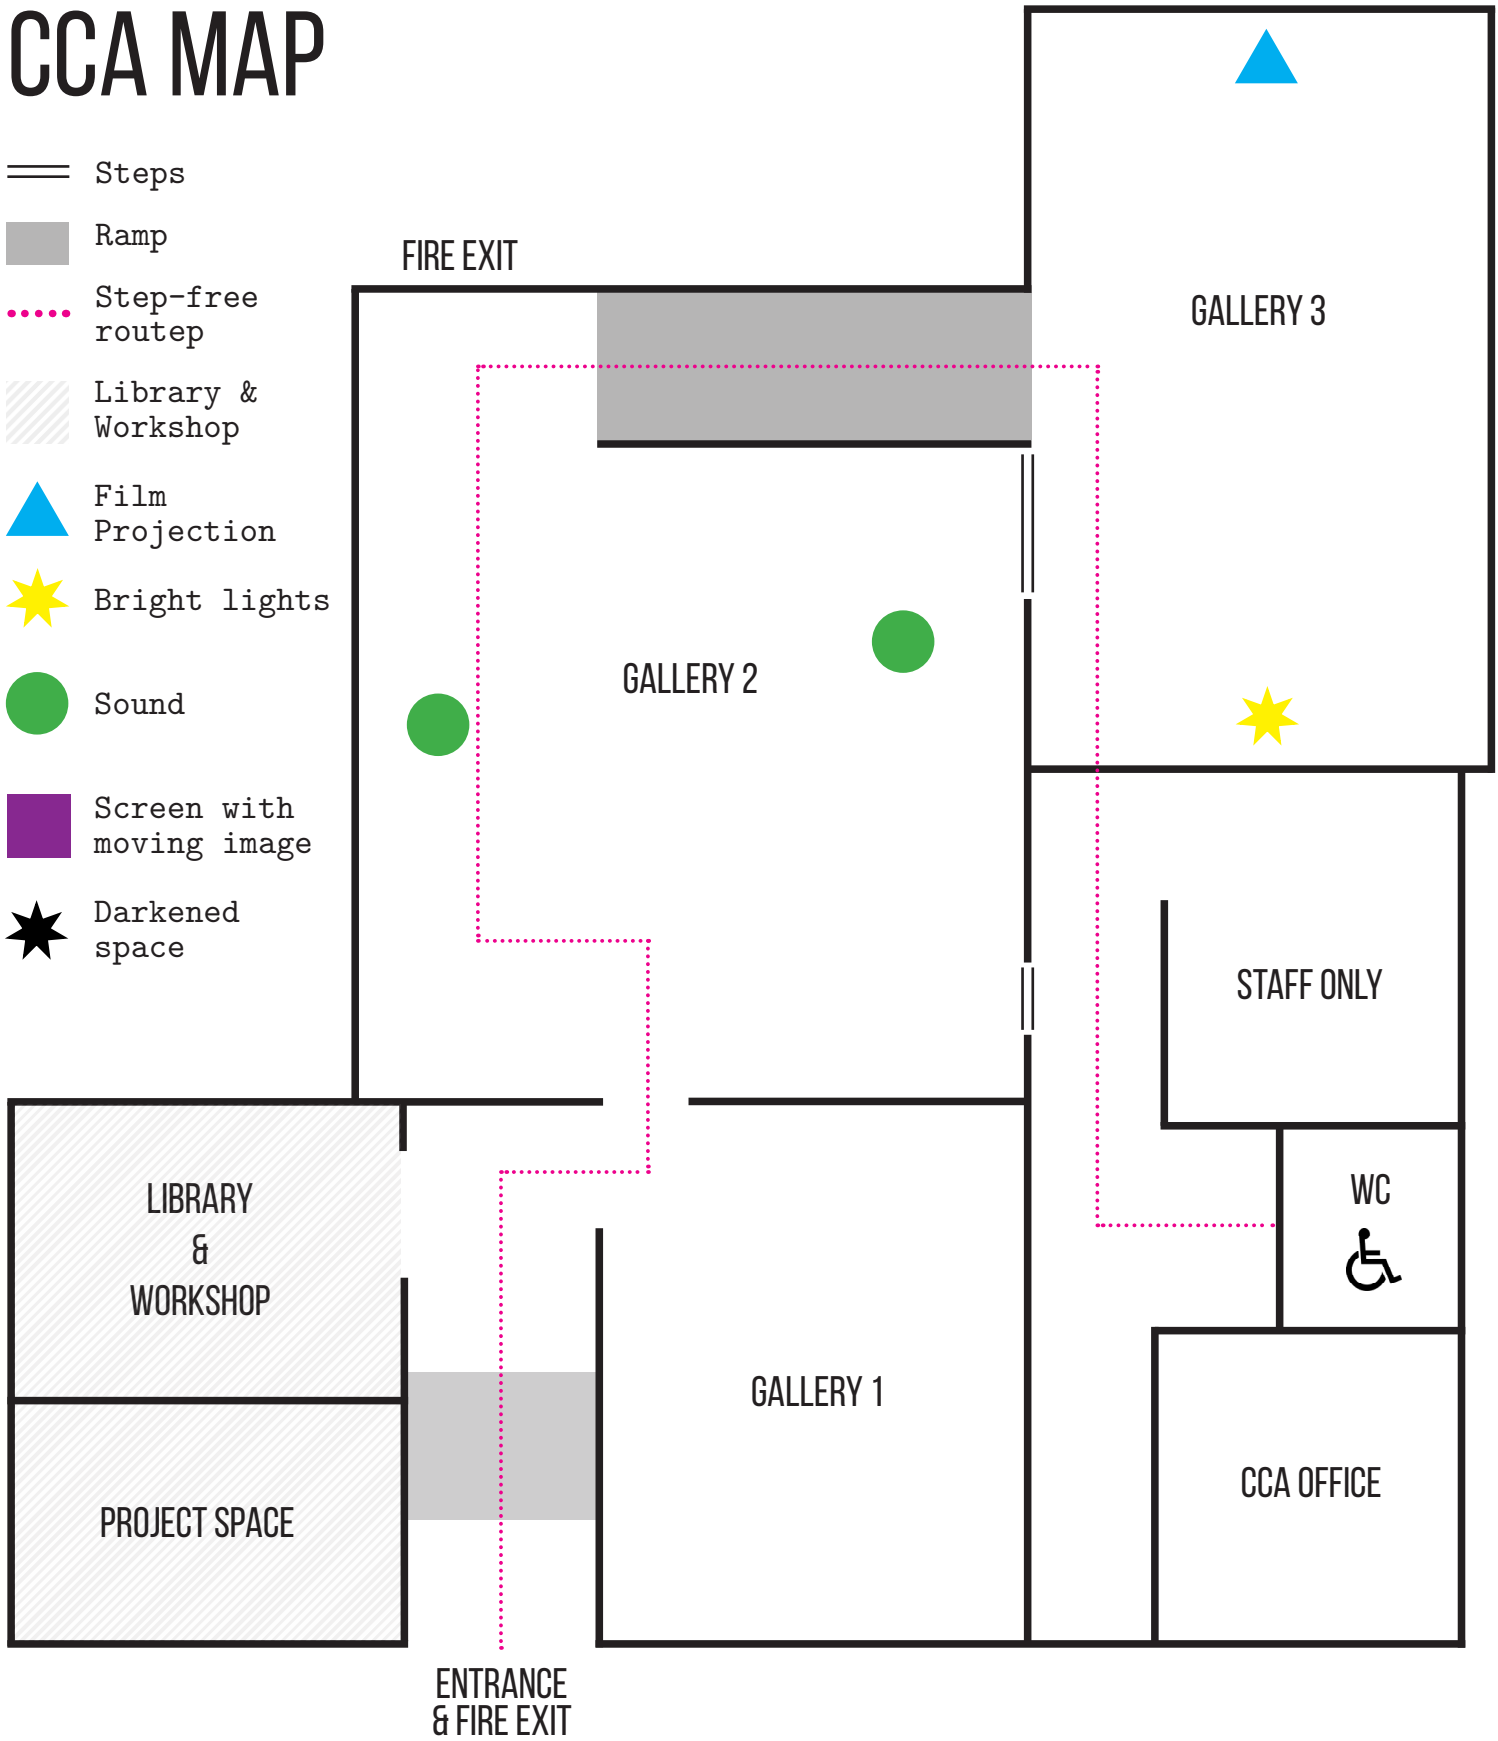

CCA MAP

-  Steps
-  Ramp
-  Step-free route
-  Library & Workshop
-  Film Projection
-  Bright lights
-  Sound
-  Screen with moving image
-  Darkened space

CENTRE FOR CONTEMPORARY ART DERRY~LONDONDERRY
 10-12 ARTILLERY STREET
 DERRY~LONDONDERRY
 NORTHERN IRELAND
 +44 (0) 28 71 37 35 38
 INFO@CCA-DERRY-LONDONDERRY.ORG
 WWW.CCA-DERRY-LONDONDERRY.ORG

-  Hearing support available*
 -  Assistance dogs welcome
 -  Level access
 -  Quiet Space available*
 -  Baby feeding Space available*
- * ask at CCA Office