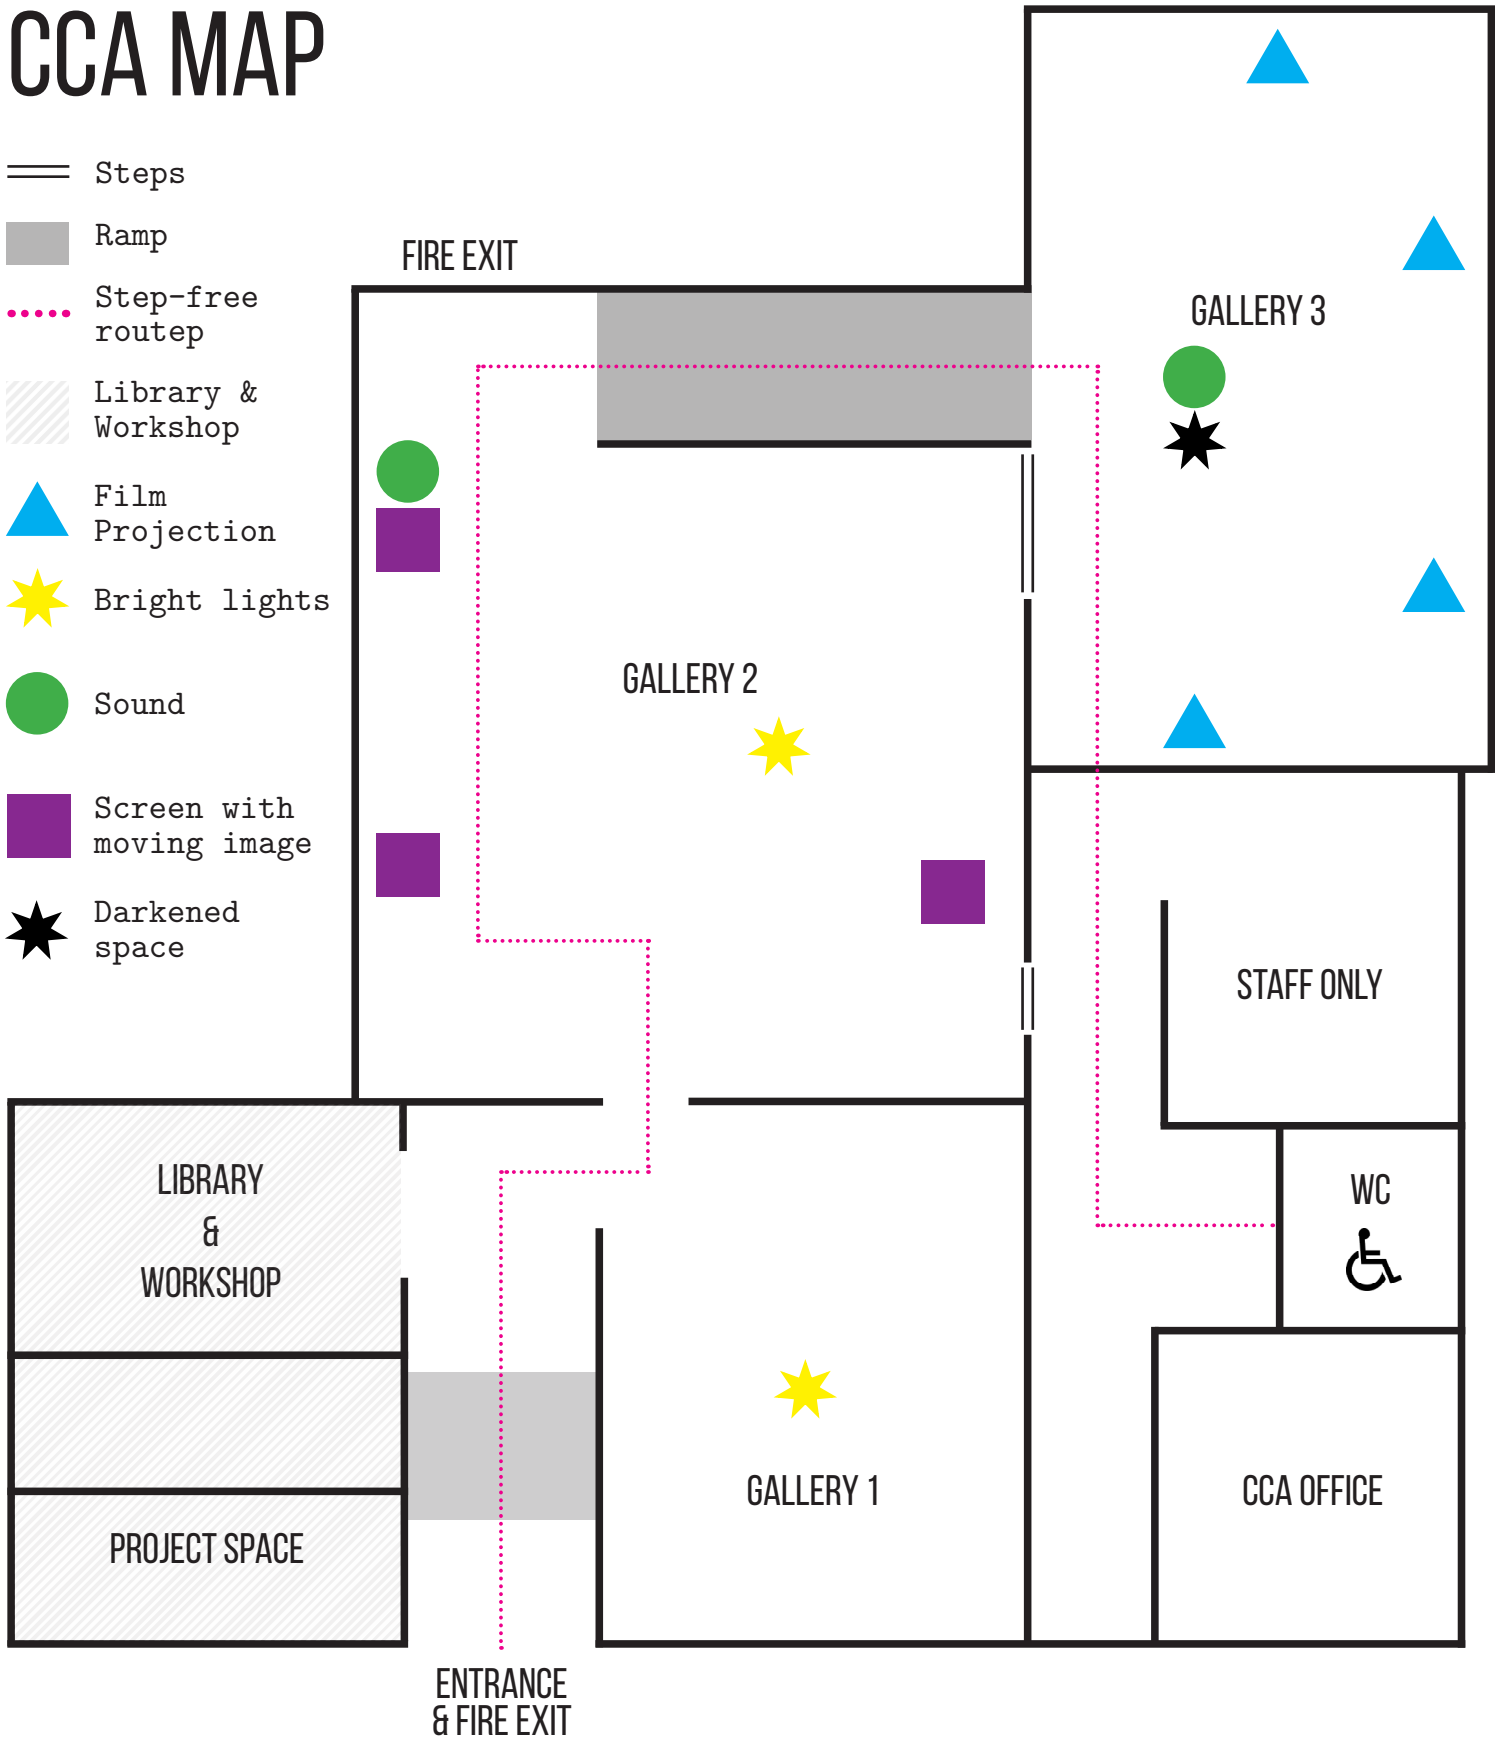

CCA MAP

-  Steps
-  Ramp
-  Step-free route
-  Library & Workshop
-  Film Projection
-  Bright lights
-  Sound
-  Screen with moving image
-  Darkened space

CENTRE FOR CONTEMPORARY ART DERRY~LONDONDERRY
 10-12 ARTILLERY STREET
 DERRY~LONDONDERRY
 NORTHERN IRELAND
 +44 (0) 28 71 37 35 38
 INFO@CCA-DERRY-LONDONDERRY.ORG
 WWW.CCA-DERRY-LONDONDERRY.ORG

-  Hearing support available*
 -  Assistance dogs welcome
 -  Level access
 -  Quiet Space available*
 -  Baby feeding Space available*
- * ask at CCA Office