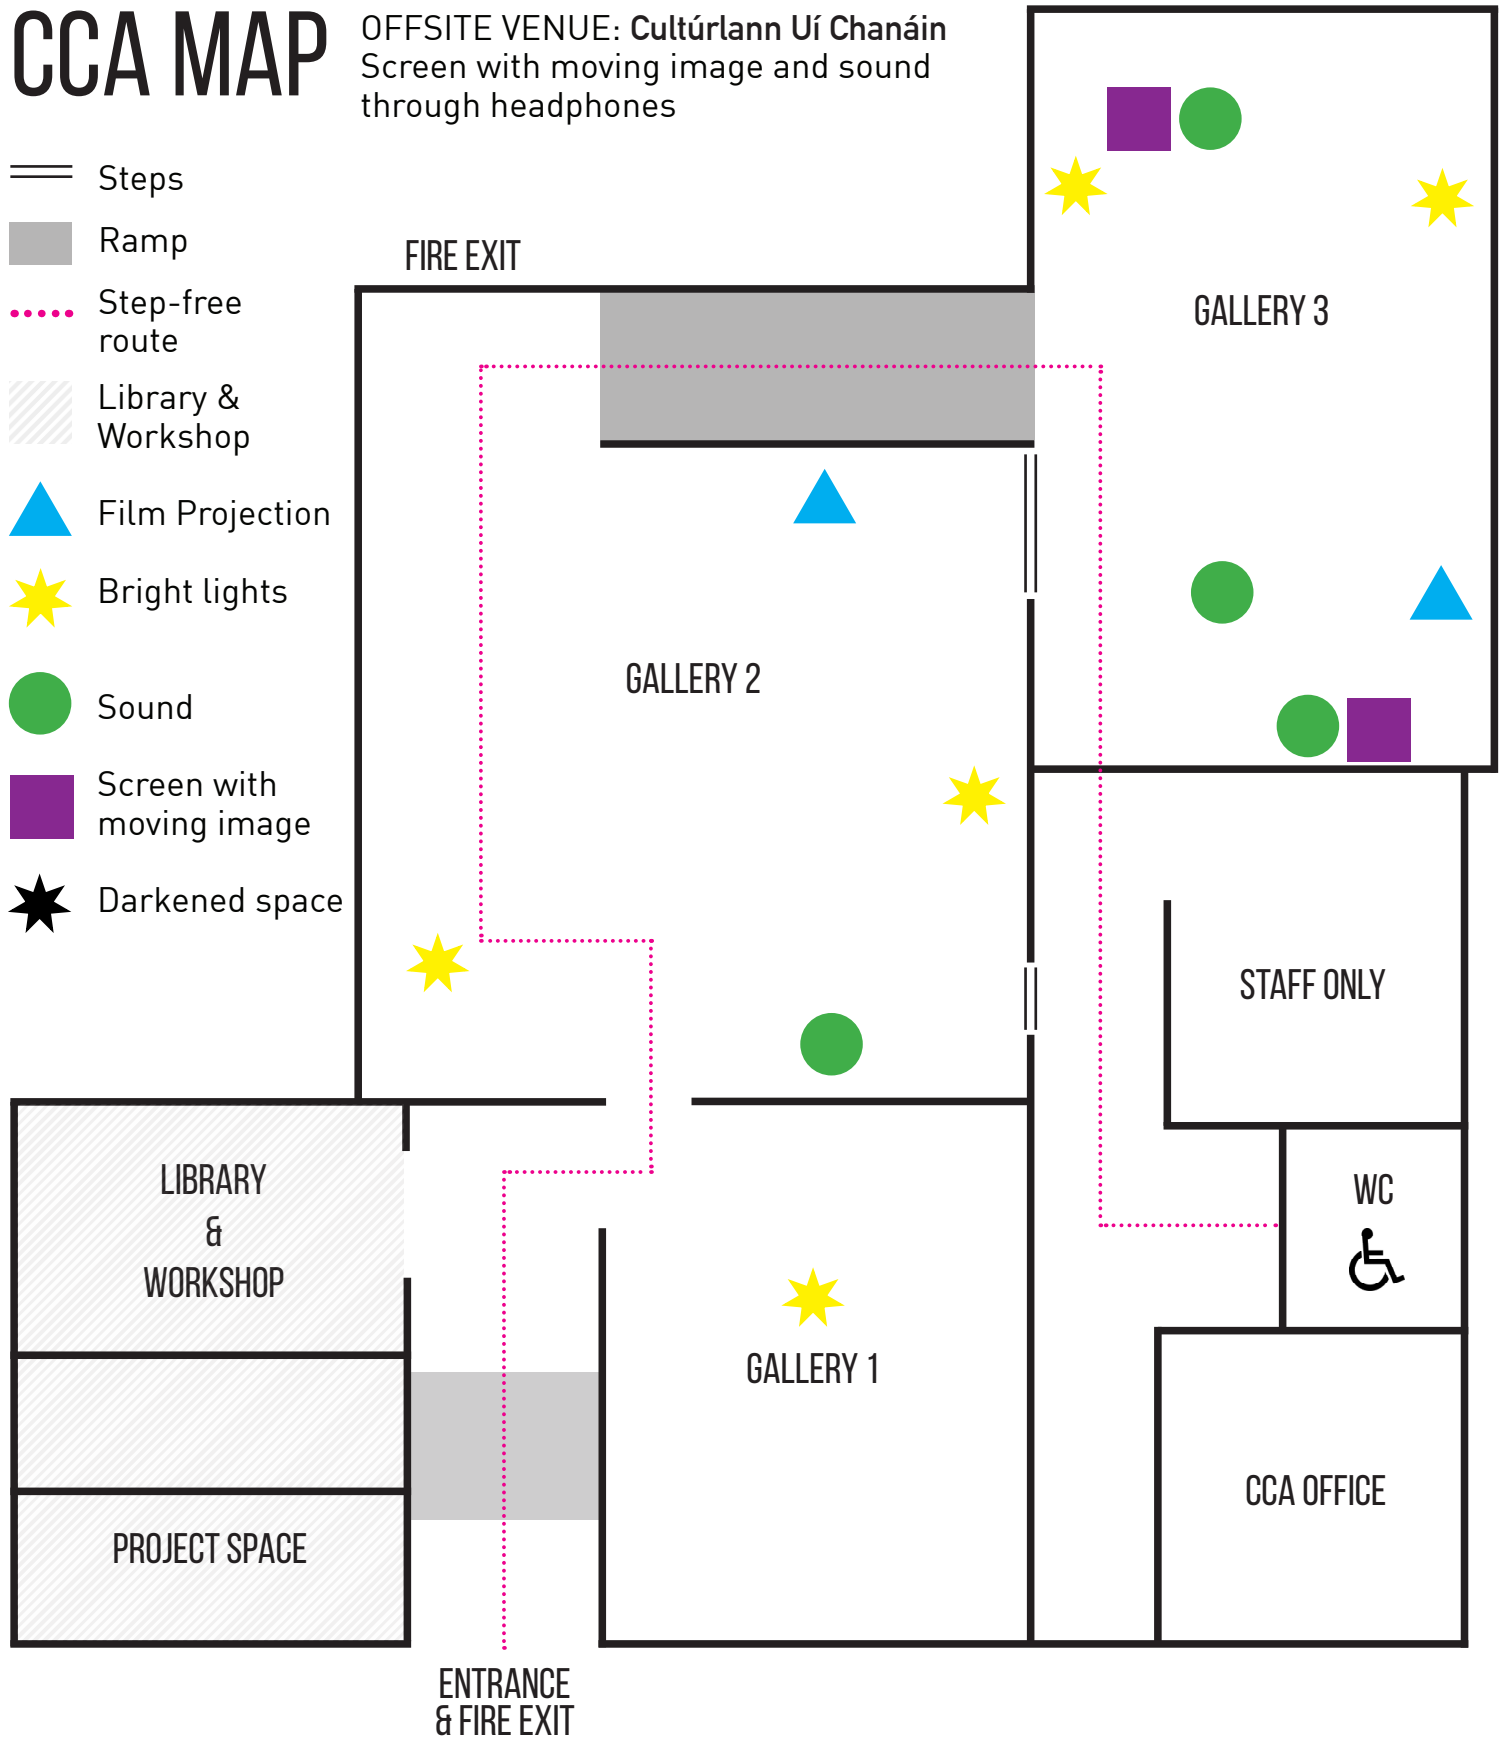

# CCA MAP

OFFSITE VENUE: **Cultúrlann Uí Chanáin**  
Screen with moving image and sound through headphones

-  Steps
-  Ramp
-  Step-free route
-  Library & Workshop
-  Film Projection
-  Bright lights
-  Sound
-  Screen with moving image
-  Darkened space